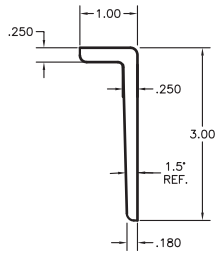

ACCESSORIES

ROLL-UP DOOR GUARD