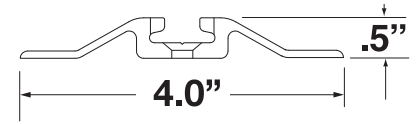

LOGISTIC STRAPS

40602-100 12-ft. Yellow

40602-101 16-ft. Gray

40602-102 20-ft. Blue

-6000 lb.
POLYESTER WEBBING
-CAM BUCKLE
-SINGLE STUD
FITTING

48672-16 12-ft. Yellow

48672-17 16-ft. Gray

48672-18 20-ft. Blue

-6000 lb.
POLYESTER WEBBING
-RATCHET BUCKLE
-DOUBLE STUD
FITTING

TRACK

49562-17-72.00

Standard single row S-track 72-inch
Weight: 2.70 lbs.

50058-18-72.00

Low profile single row flanged
S-track 72-inch / Weight: 4.20 lbs.