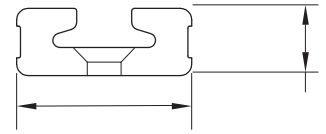

LOGISTIC STRAPS

40602-100 12-ft. Yellow

40602-101 16-ft. Gray

40602-102 20-ft. Blue

-6000 lb.
POLYESTER WEBBING
-CAM BUCKLE
-SINGLE STUD
FITTING

48672-16 12-ft. Yellow

48672-17 16-ft. Gray

48672-18 20-ft. Blue

-6000 lb.
POLYESTER WEBBING
-RATCHET BUCKLE
-DOUBLE STUD
FITTING

TRACK

49562-17-72.00

Standard single row S-track 72-inch
Weight: 2.70 lbs.

50058-18-72.00

Low profile single row flanged
S-track 72-inch / Weight: 4.20 lbs.

50072-14-72.00

Double row flanged S-track
72-inch / Weight: 6.78 lbs.

BEAM COMPONENTS

49384-12
Beam stop

49445-12

Beam Release
Bar

50055-10

Beam Release
Bar Holder