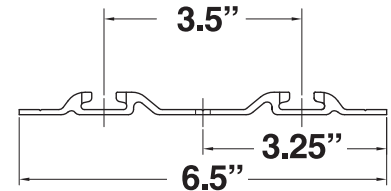

LOGISTIC STRAPS

40602-100 12-ft. Yellow

40602-101 16-ft. Gray

40602-102 20-ft. Blue

-6000 lb.
POLYESTER WEBBING
-CAM BUCKLE
-SINGLE STUD
FITTING

48672-16 12-ft. Yellow

48672-17 16-ft. Gray

48672-18 20-ft. Blue

-6000 lb.
POLYESTER WEBBING
-RATCHET BUCKLE
-DOUBLE STUD
FITTING

TRACK

49562-17-72.00

Standard single row S-track 72-inch
Weight: 2.70 lbs.

50058-18-72.00

Low profile single row flanged
S-track 72-inch / Weight: 4.20 lbs.

50072-14-72.00

Double row flanged S-track
72-inch / Weight: 6.78 lbs.

BEAM COMPONENTS

49384-12
Beam stop

49445-12

Beam Release
Bar

50055-10

Beam Release
Bar Holder

40340-27

Single Stud fitting
with finger tabs